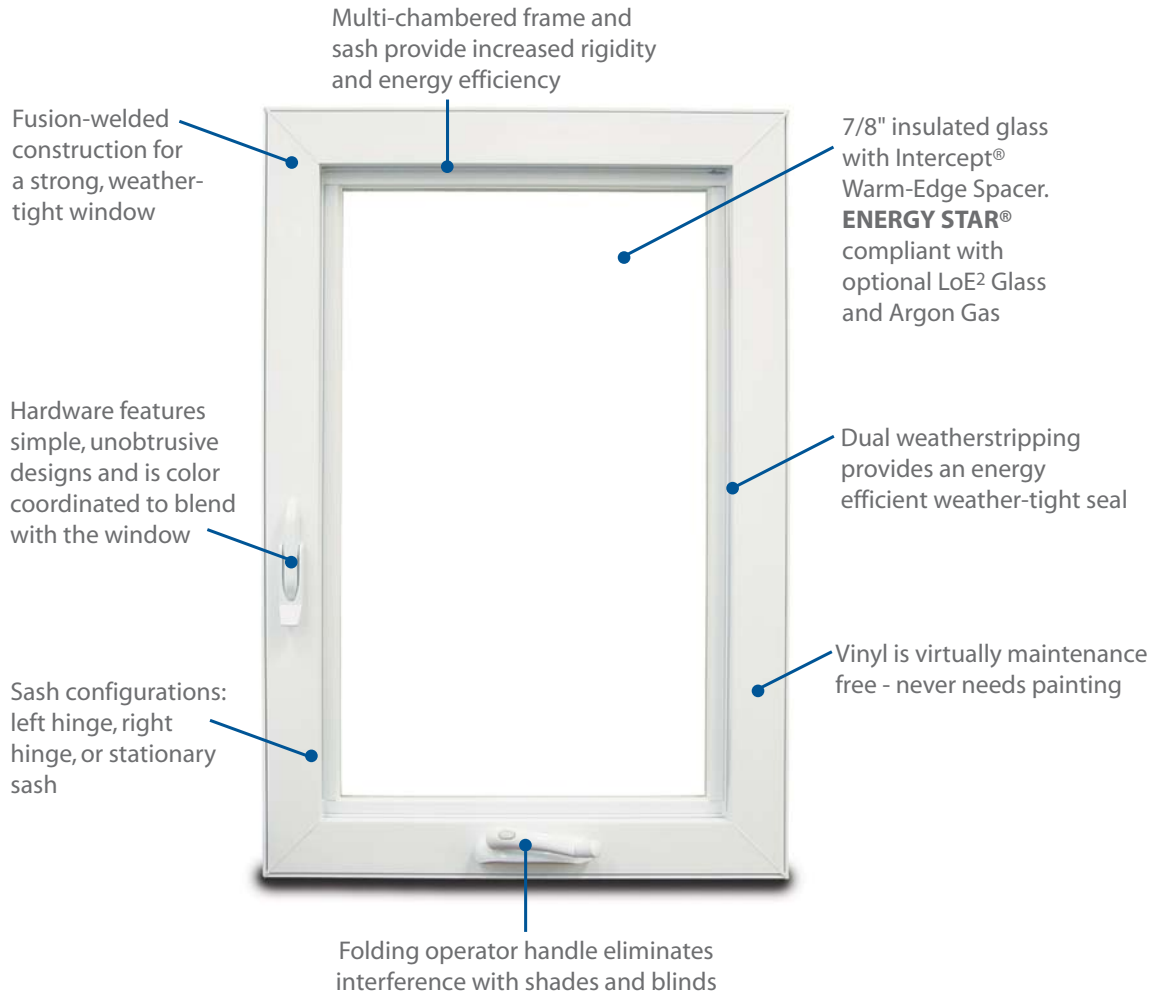

Series 7500 Features

For more information on Silver Line Windows visit us at www.silverlinewindows.com or call us at 800.234.4228

When Shopping For Windows, Look For ...

...**ENERGY STAR**® rated windows. Windows that are **ENERGY STAR**® rated are deemed to be energy efficient by the US Department of Energy.

The Series 7500 Casement Window with optional LoE² Glass and Argon Gas is **ENERGY STAR**® compliant in all four climate zones.