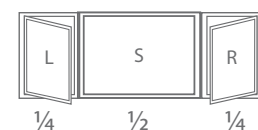

Casement with Picture Window